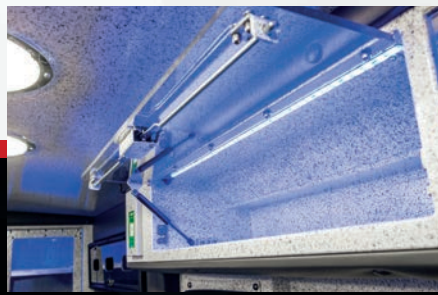

CHIEF XL

THE CHIEF XL IS THE CROWN JEWEL OF THE BRAUN LINEUP

The Chief XL is one of the best-known ambulances in the industry. The model provides optimum room, storage, and comfort. It comes in a standard package or can be customized to meet specific requirements, providing value, comfort, and safety for patient and crew. The 169" length module combines with 72" of headroom to offer maximum working space and storage inside and out. Available in a Type I or Type III configuration, there are six chassis options in two-wheel and four-wheel drive. If you're not sure what new ambulance to consider, the Chief XL should be at the top of your list.

THE CHIEF XL IS THE LEADING AMBULANCE MODEL FOR GOOD REASON

The 169" Chief XL module is one of the largest in our lineup; it offers ample workspace and significant

storage. Available on six chassis options and built with our unique SolidBody™ Construction, the Chief XL ambulance gives you a powerful vehicle with one of the highest usable payloads in the industry. A top choice for departments looking for quality and reliability, the Chief XL highlights the best of Braun with endless customization options.

Available as a Type I or Type III configuration, the Chief XL includes Braun standards such as our EZ Glide™ Sliding Door, MasterTech™ Multiplex Electrical System, Eberhard Free Floating Latches and VitalMax™ Lighting System. Every feature included helps enhance ambulance safety and improves reliability, making it a dependable choice for a custom ambulance.